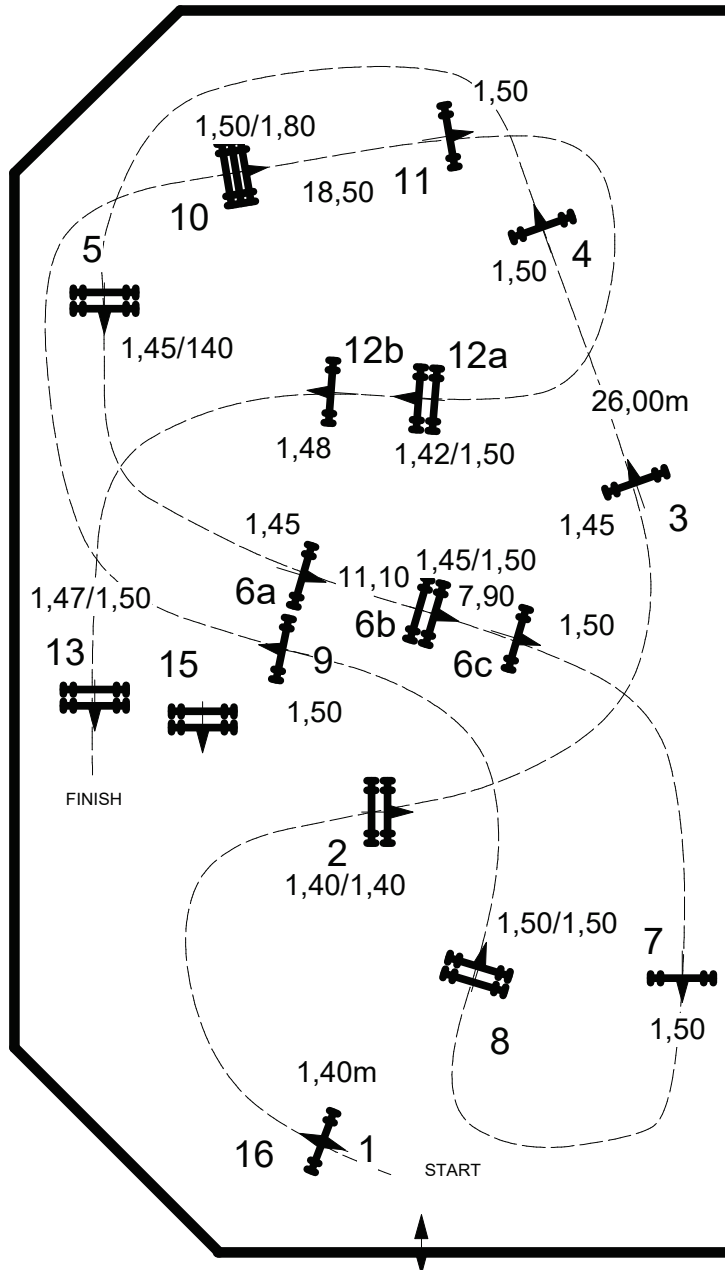

# HITS CULPEPER 2016

## CONSTITUTION CLASSIC 2016

415 \$30,000 PURINA  
ANIMAL NUTRITION  
GRAND PRIX

- TABLE:
- NATIONAL RG:
- FEI RG / ART:
- HEIGHT: 1,50m National Standard
- SPEED: 375m/min
- FIRST ROUND: 1-13
- DISTANCE: 530m
- TIME ALLOWED: 85 sec
- JUMP OFF: 3,15,9,11,12a,12b,13,16
- J/O DISTANCE: 350m
- J/O TIME ALLOWED: 56 sec